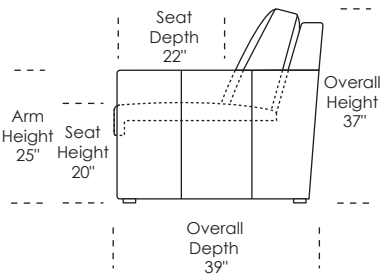

Standard Comfort Sleeper®

Features:

- Luxurious sleeping with no springs, no bars and no sagging
- Room to stretch out with true 80 inches of bedroom-length sleeping surface
- Ultimate comfort on five inches of plush, high-density foam
- Complete choice from over 300 leather, Ultrasuede® and fabric options
- Zero wall clearance
- Under sofa dust covers keeps dust and dirt from ever touching the mattress
- Space saving engineering means getting a bigger bed in a smaller room
- Quick-ship delivery
- Lifetime warranty on frame
- Single-needle top stitching
- Loose back & seat cushions
- 10 year mechanism warranty

All dimensions are approximate and subject to change.

* Picture shows left arm seated. Please specify left or right arm seated when ordering.
 † Dotted lines for Queen Plus sizes indicates the number of seats.