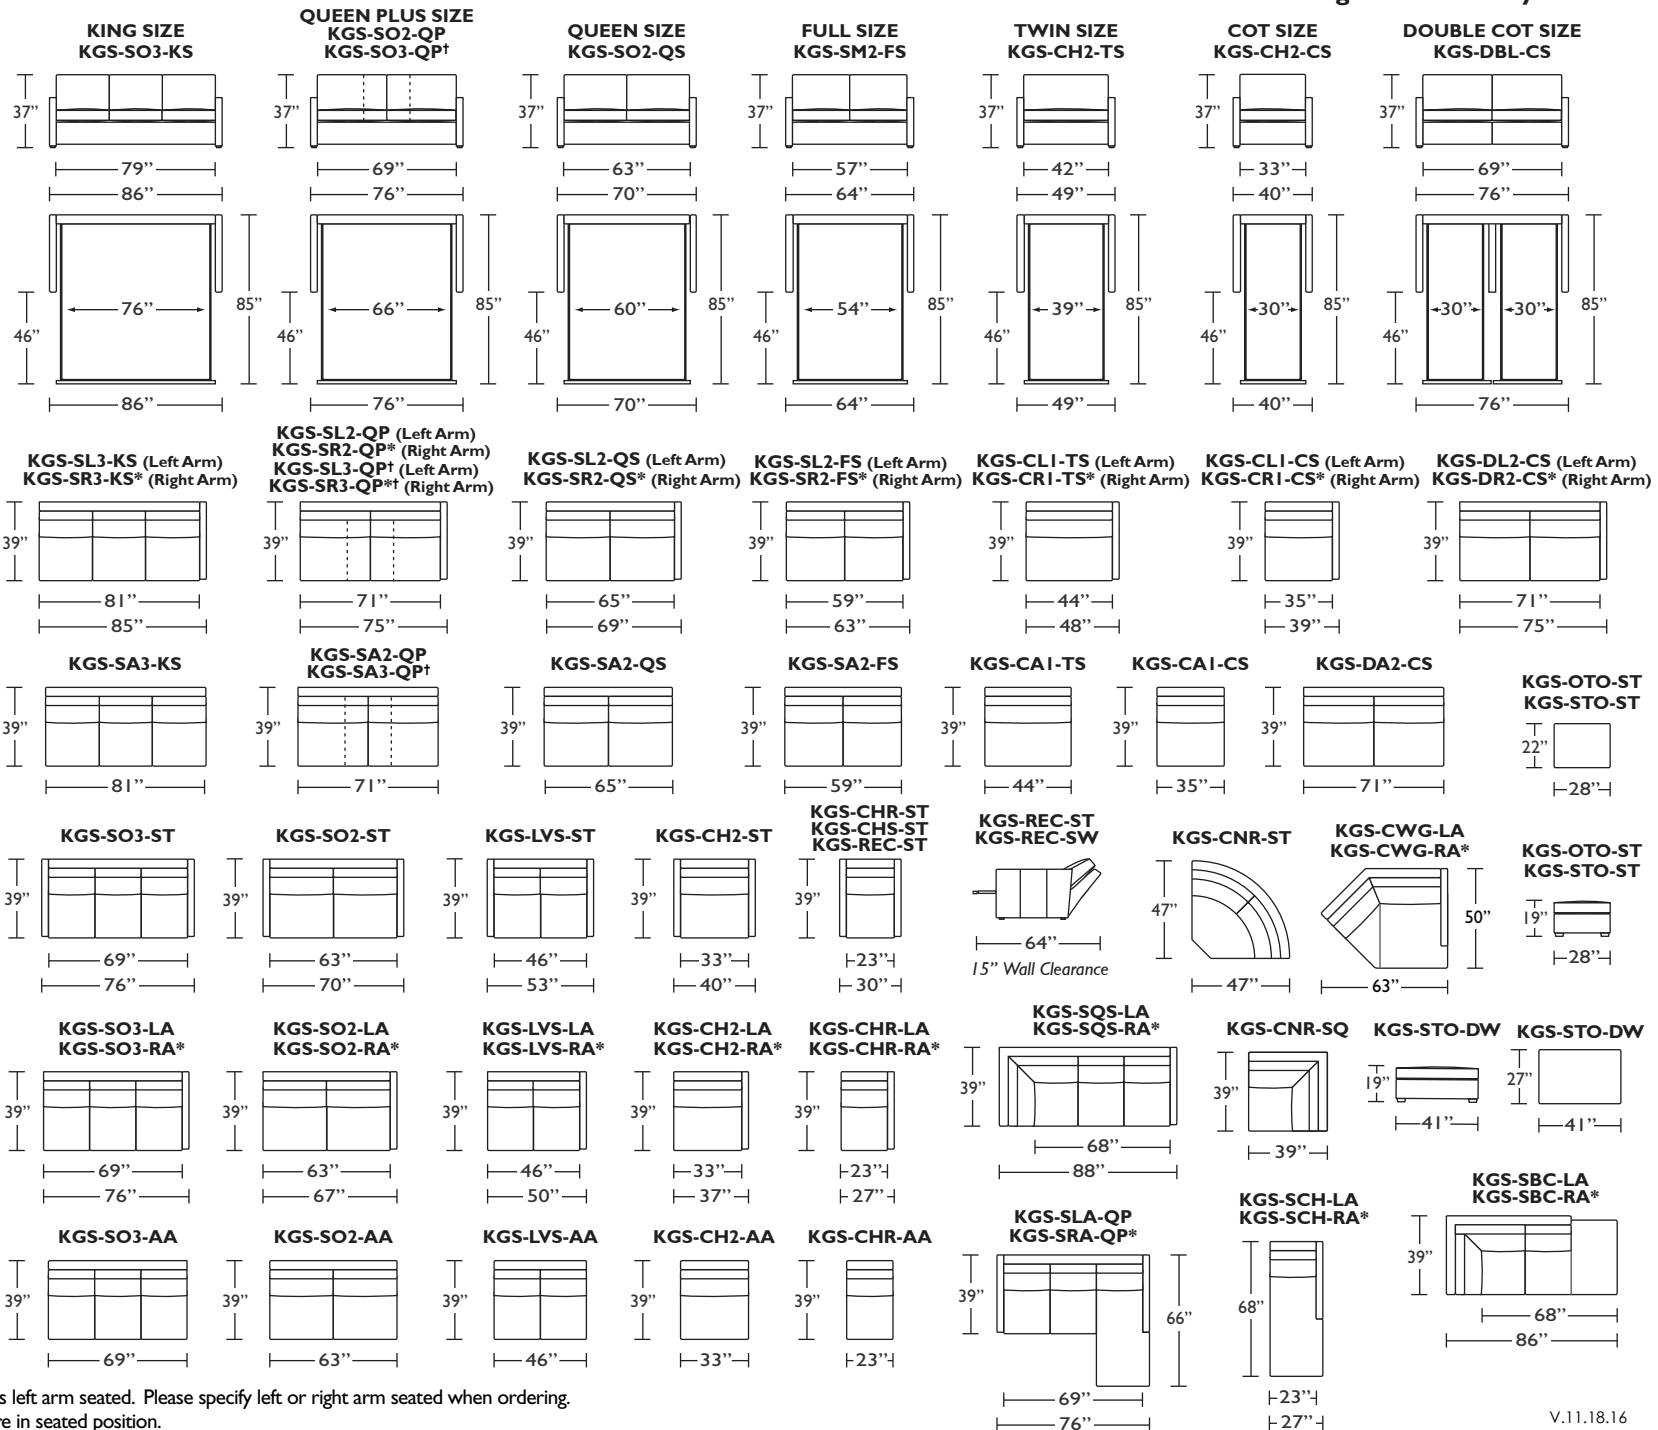

Standard Comfort Sleeper®

Features:

- Luxurious sleeping with no springs, no bars and no sagging
- Room to stretch out with true 80 inches of bedroom-length sleeping surface
- Ultimate comfort on five inches of plush, high-density foam
- Complete choice from over 300 leather, Ultrasuede® and fabric options
- Zero wall clearance
- Under sofa dust covers keeps dust and dirt from ever touching the mattress
- Space saving engineering means getting a bigger bed in a smaller room
- Quick-ship delivery
- Lifetime warranty on frame
- Single-needle top stitching
- Loose back & seat cushions
- 10 year mechanism warranty

Mattress Options:

- Premier
- Gel
- Tempur-Pedic®

KINGSLEY featuring the Tiffany 24/7™

Please use actual leather, fabric and Ultrasuede® swatches when specifying furniture as the colors shown may vary due to the printing process.

All dimensions are approximate and subject to change.